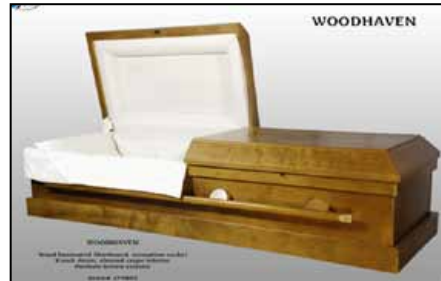

245 CREMATION WOODHAVEN