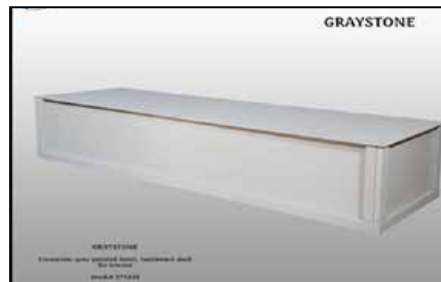

255 CREMATION GRAYSTONE